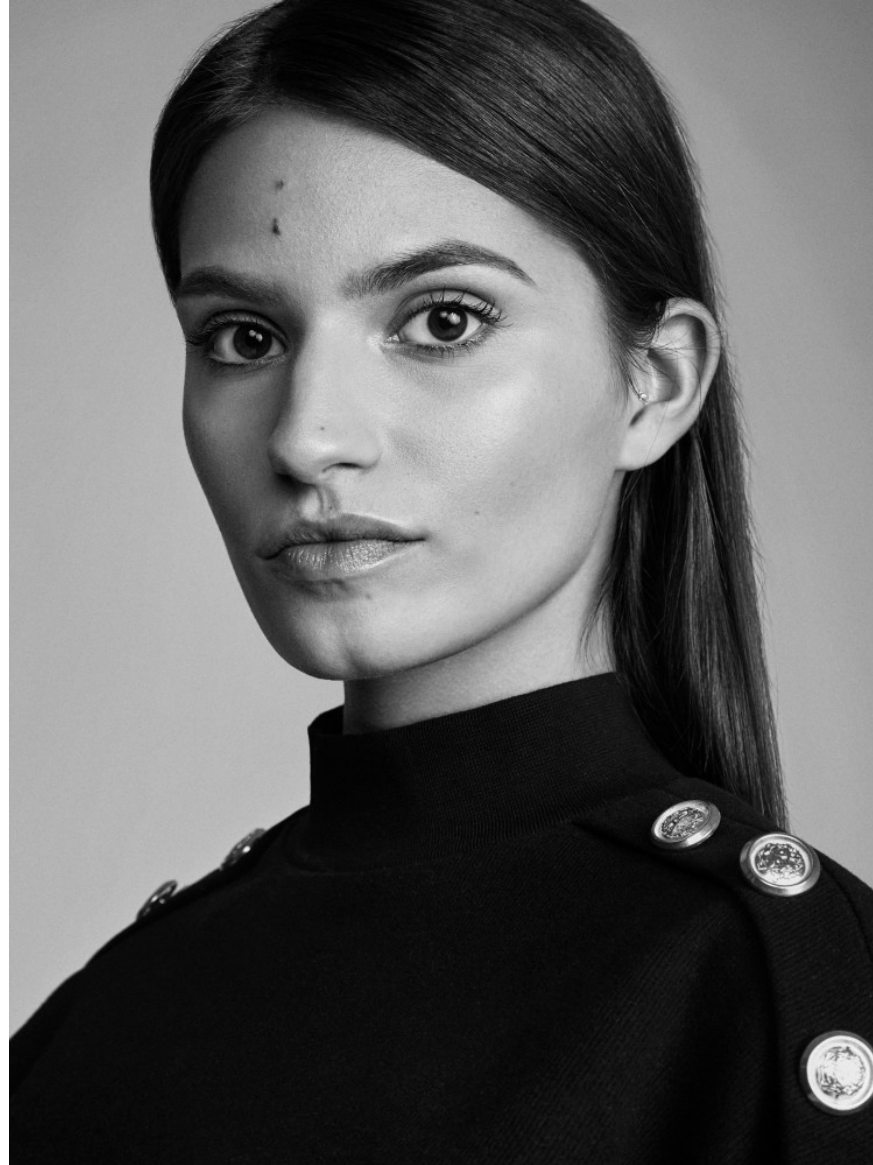

NELLY G

Height: 178cm / 5' 10"   Bust: 80cm / 31½"   Waist: 61cm 24"   Hips: 90cm / 35½"   Shoes: 40 EU / 9 US / 7 UK   Hair: Brown   Eyes: Brown