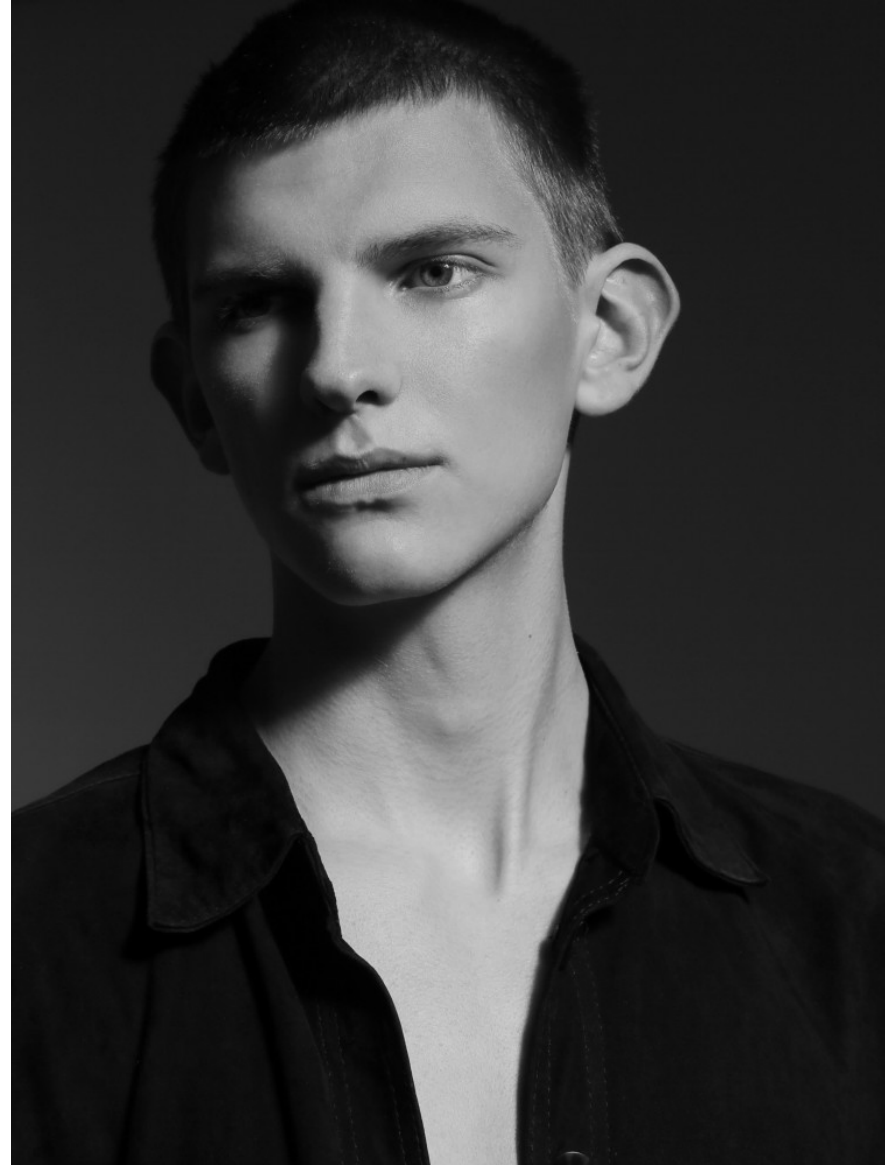

**HUGO F**

Height: 188cm / 6' 2"   Chest: 94cm / 37"   Waist: 70cm 27½"   Shoes: 42 EU / 8½ US / 8 UK   Hair: Vinyl blond   Eyes: Blue

**HUGO F**

Height: 188cm / 6' 2"   Chest: 94cm / 37"   Waist: 70cm 27½"   Shoes: 42 EU / 8½ US / 8 UK   Hair: Vinyl blond   Eyes: Blue